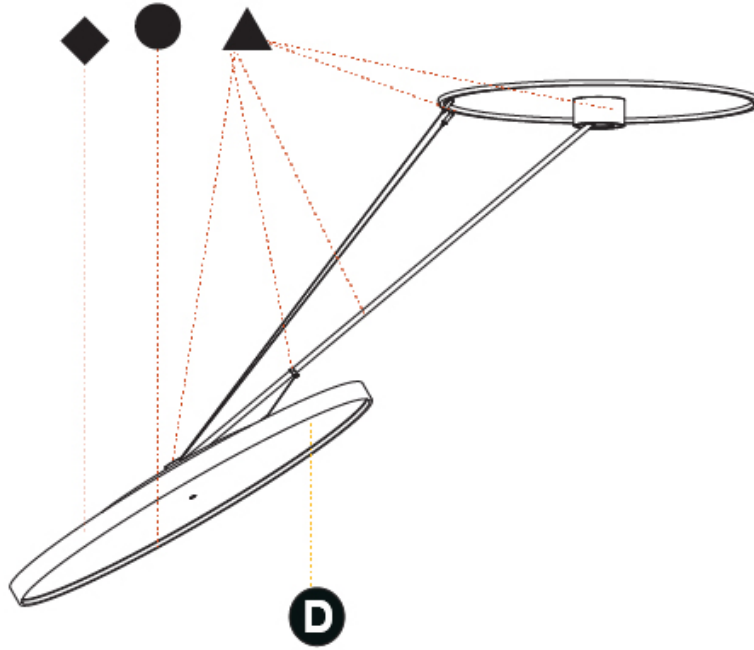

SIGN DIVA DANCER SUSPENSION

A30877-

PROJECT
TYPE
SPECIFIER
QUANTITY
DATE