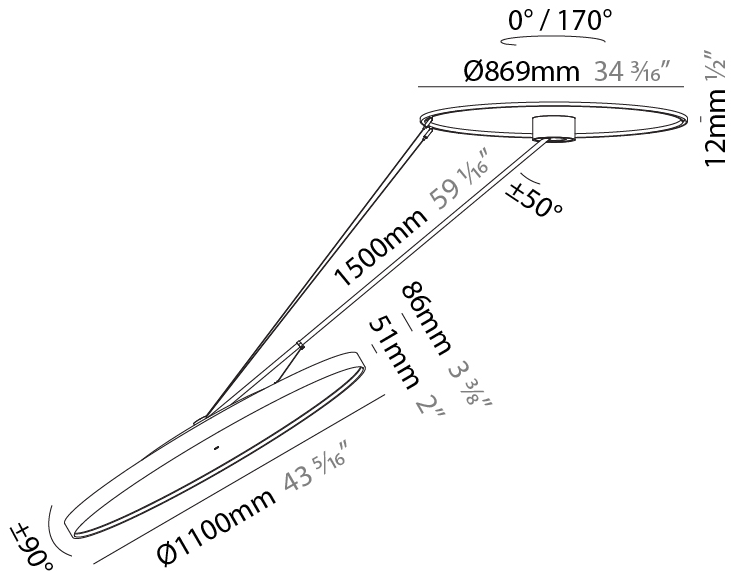

GENERAL

Series: Sign Diva Dancer
Subseries: Sign Diva Dancer Korona
Brand: Prolicht
Division: Architectural
Mounting Type: Suspension
Mounting Location: Ceiling
Subcategory: Pendant

PHYSICAL

Shape: Round
Diameter (mm): 1100
Diameter (in): 43 5/16
Height (mm): 1620
Height (in): 63 3/4
Light Distribution: Adjustable / Direct
Weight (kg): 15.5
Weight (lbs): 34.1
Diffuser: PMMA - Opal / Micro-Prism / Sparkling Secret / Vintage Industrial
Fixture Finish: SSR / BKV / CWI / CRY / HAB / LAG / UFT / ITA / RUA / RUR / MIC / FTG / MYG / TWT / LOD / PUS / FRO / FUP / KIA / POP / BLS / SPG / MEY / GOH / GUM / CHC / COM / ABZ / JAG / OBR / MOS / ROR
Fixture Material: Extruded Aluminum / Steel

ELECTRICAL

Lamp Type: LED (Zhaga Standard)
Input Wattage (W): 169.4
Total Output Wattage (W): 135
Dimming: Tri-Mode (Non-Dimming and Phase Dimming (120Vac only) and 0-10V Dimming)
Driver Included: Yes
Driver Location: Integrated
Driver Type: Constant Current - Universal
Driver Class: Class 2
Input Voltage (V): 120 - 277
Constant Current (MA): 600

LED

Color Temperature (°K): 2700 / 3000 / 4000
Max. Delivered Lumen (lm): 19520 / 19933 / 20340
CRI: >90 CRI
Lamp Life (hrs): 50000

OPTICAL

Adjustability: Rotational Canopy 170°; Tilting Canopy ±50°; Tilting Head ±90°

RATINGS AND CERTIFICATIONS

Certified By: Certified for North American Standards
IP rating: IP20