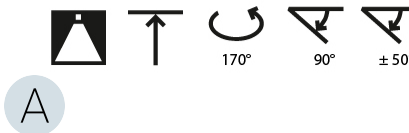

GENERAL

Series: Sign Diva Dancer
Subseries: Sign Diva Dancer
Brand: Prolicht
Division: Architectural
Mounting Type: Suspension
Mounting Location: Ceiling
Subcategory: Pendant

PHYSICAL

Shape: Round
Diameter (mm): 1100
Diameter (in): 43 5/16
Height (mm): 1620
Height (in): 63 3/4
Light Distribution: Adjustable / Direct
Weight (kg): 16
Weight (lbs): 35.2
Diffuser: PMMA - Opal / Micro-Prism / Sparkling Secret / Vintage Industrial
Fixture Finish: SSR / BKV / CWI / CRY / HAB / LAG / UFT / ITA / RUA / RUR / MIC / FTG / MYG / TWT / LOD / PUS / FRO / FUP / KIA / POP / BLS / SPG / MEY / GOH / GUM / CHC / COM / ABZ / JAG / OBR / MOS / ROR
Fixture Material: Extruded Aluminum / Steel

ELECTRICAL

Lamp Type: LED (Zhaga Standard)
Input Wattage (W): 169.4
Total Output Wattage (W): 135
Dimming: Tri-Mode (Non-Dimming and Phase Dimming (120Vac only) and 0-10V Dimming)
Driver Included: Yes
Driver Location: Integrated
Driver Type: Constant Current - Universal
Driver Class: Class 2
Input Voltage (V): 120 - 277
Constant Current (MA): 600

LED

Color Temperature (°K): 3000 / 3500 / 4000
Max. Delivered Lumen (lm): 19520 / 19933 / 20340
CRI: >90 CRI
Lamp Life (hrs): 50000

OPTICAL

Adjustability: Rotational Canopy 170°; Tilting Canopy ±50°; Tilting Head ±90°

RATINGS AND CERTIFICATIONS

Certified By: Certified for North American Standards
IP rating: IP20