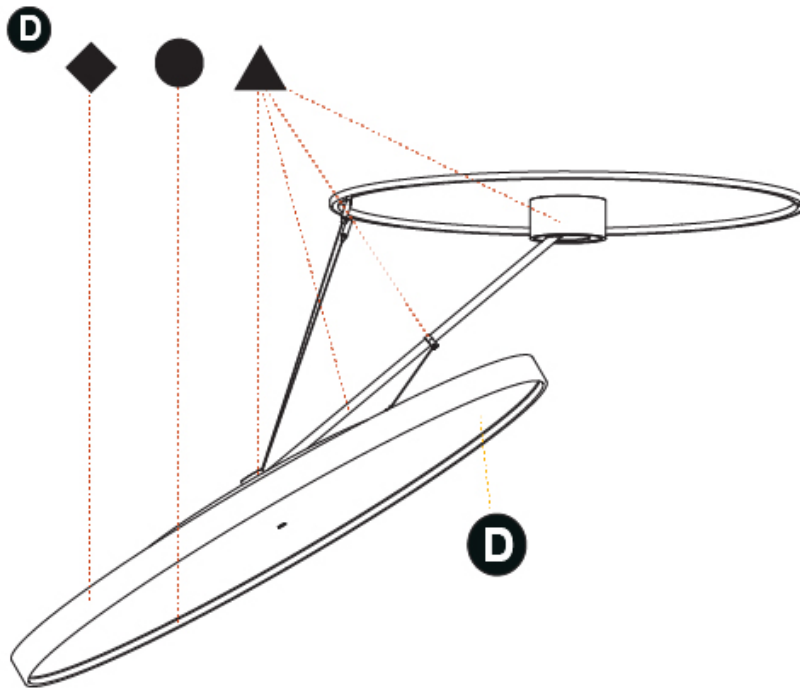

SIGN DIVA DANCER KORONA SUSPENSION

A30883-

PROJECT _____

TYPE _____

SPECIFIER _____

QUANTITY _____

DATE _____