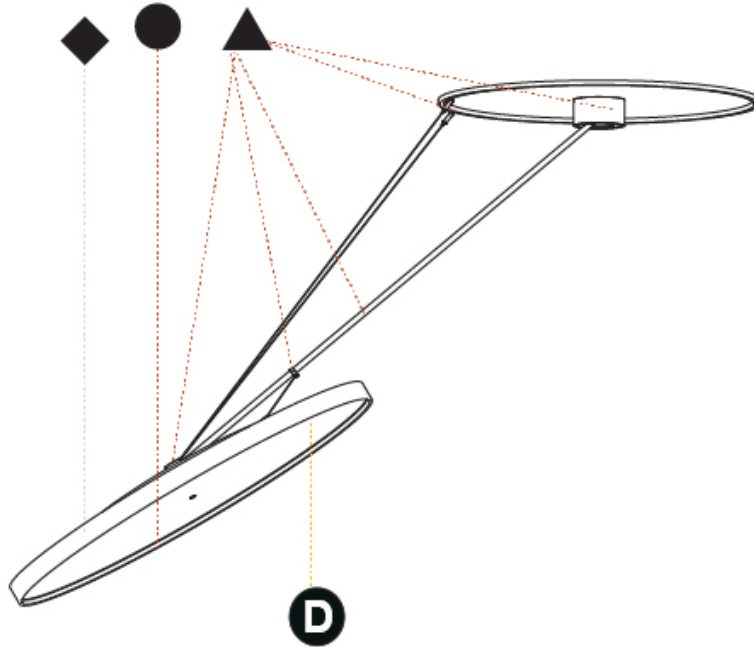

SIGN DIVA DANCER KORONA SUSPENSION

A30884-

PROJECT _____

TYPE _____

SPECIFIER _____

QUANTITY _____

DATE _____

A