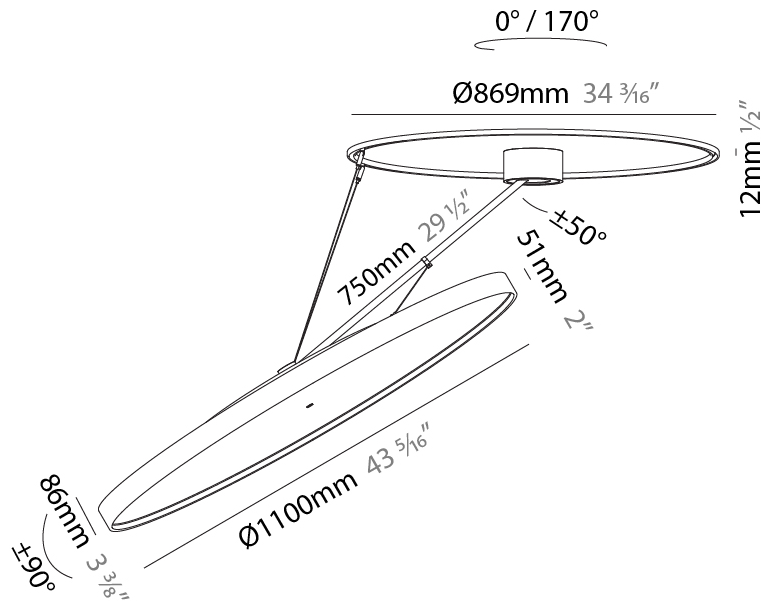

GENERAL

Series: Sign Diva Dancer
Subseries: Sign Diva Dancer Korona
Brand: Prolicht
Division: Architectural
Mounting Type: Suspension
Mounting Location: Ceiling
Subcategory: Pendant

PHYSICAL

Shape: Round
Diameter (mm): 1100
Diameter (in): 43 5/16
Height (mm): 870
Height (in): 34 1/4
Light Distribution: Adjustable / Direct
Weight (kg): 16.1
Weight (lbs): 35.42
Diffuser: PMMA - Opal / Micro-Prism / Sparkling Secret / Vintage Industrial
Fixture Finish: SSR / BKV / CWI / CRY / HAB / LAG / UFT / ITA / RUA / RUR / MIC / FTG / MYG / TWT / LOD / PUS / FRO / FUP / KIA / POP / BLS / SPG / MEY / GOH / GUM / CHC / COM / ABZ / JAG / OBR / MOS / ROR
Fixture Material: Extruded Aluminum / Steel

ELECTRICAL

Lamp Type: LED (Zhaga Standard)
Input Wattage (W): 169.4
Total Output Wattage (W): 135
Dimming: Tri-Mode (Non-Dimming and Phase Dimming (120Vac only) and 0-10V Dimming)
Driver Included: Yes
Driver Location: Integrated
Driver Type: Constant Current - Universal
Driver Class: Class 2
Input Voltage (V): 120 - 277
Constant Current (MA): 350

LED

Color Temperature (°K): 2700 / 3000 / 4000
Max. Delivered Lumen (lm): 19520 / 19933 / 20340
CRI: >90 CRI
Lamp Life (hrs): 50000

OPTICAL

Adjustability: Rotational Canopy 170°; Tilting Canopy ±50°; Tilting Head ±90°

RATINGS AND CERTIFICATIONS

Certified By: Certified for North American Standards
IP rating: IP20