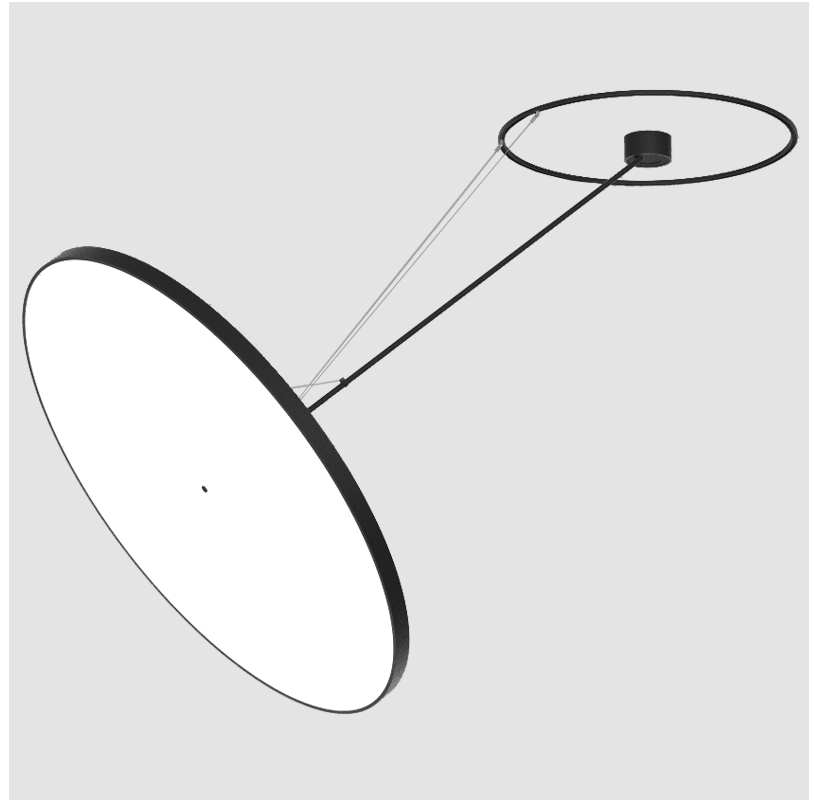

GENERAL

Series: Sign Diva Dancer
Subseries: Sign Diva Dancer
Brand: Prolicht
Division: Architectural
Mounting Type: Suspension
Mounting Location: Ceiling
Subcategory: Pendant

PHYSICAL

Shape: Round
Diameter (mm): 1100
Diameter (in): 43 5/16
Height (mm): 1620
Height (in): 63 3/4
Light Distribution: Adjustable / Direct
Weight (kg): 16
Weight (lbs): 35.2
Diffuser: PMMA - Opal / Micro-Prism / Sparkling Secret / Vintage Industrial
Fixture Finish: SSR / BKV / CWI / CRY / HAB / LAG / UFT / ITA / RUA / RUR / MIC / FTG / MYG / TWT / LOD / PUS / FRO / FUP / KIA / POP / BLS / SPG / MEY / GOH / GUM / CHC / COM / ABZ / JAG / OBR / MOS / ROR
Fixture Material: Extruded Aluminum / Steel

ELECTRICAL

Lamp Type: LED (Zhaga Standard)
Input Wattage (W): 169.4
Total Output Wattage (W): 135
Dimming: Tri-Mode (Non-Dimming and Phase Dimming (120Vac only) and 0-10V Dimming)
Driver Included: Yes
Driver Location: Integrated
Driver Type: Constant Current - Universal
Driver Class: Class 2
Input Voltage (V): 120 - 277
Constant Current (MA): 600

LED

Color Temperature (°K): 3000 / 3500 / 4000
Max. Delivered Lumen (lm): 19520 / 19933 / 20340
CRI: >90 CRI
Lamp Life (hrs): 50000

OPTICAL

Adjustability: Rotational Canopy 170°; Tilting Canopy ±50°; Tilting Head ±90°

RATINGS AND CERTIFICATIONS

Certified By: Certified for North American Standards
IP rating: IP20