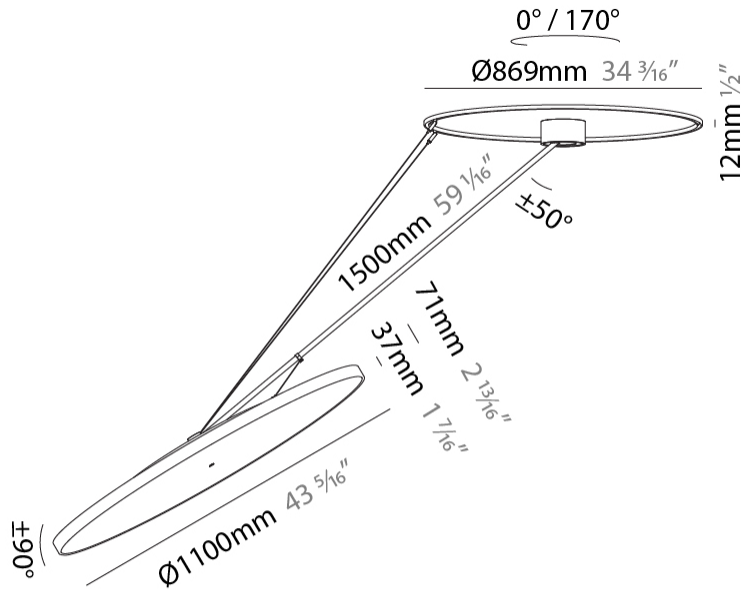

GENERAL

Series: Sign Diva Dancer
Subseries: Sign Diva Dancer
Brand: Prolicht
Division: Architectural
Mounting Type: Suspension
Mounting Location: Ceiling
Subcategory: Pendant

PHYSICAL

Shape: Round
Diameter (mm): 1100
Diameter (in): 43 5/16
Height (mm): 1620
Height (in): 63 3/4
Light Distribution: Adjustable / Direct
Weight (kg): 16
Weight (lbs): 35.2
Diffuser: PMMA - Opal / Micro-Prism / Sparkling Secret / Vintage Industrial
Fixture Finish: SSR / BKV / CWI / CRY / HAB / LAG / UFT / ITA / RUA / RUR / MIC / FTG / MYG / TWT / LOD / PUS / FRO / FUP / KIA / POP / BLS / SPG / MEY / GOH / GUM / CHC / COM / ABZ / JAG / OBR / MOS / ROR
Fixture Material: Extruded Aluminum / Steel

ELECTRICAL

Lamp Type: LED (Zhaga Standard)
Input Wattage (W): 169.4
Total Output Wattage (W): 135
Dimming: Tri-Mode (Non-Dimming and Phase Dimming (120Vac only) and 0-10V Dimming)
Driver Included: Yes
Driver Location: Integrated
Driver Type: Constant Current - Universal
Driver Class: Class 2
Input Voltage (V): 120 - 277
Constant Current (MA): 600

LED

Color Temperature (°K): 3000 / 3500 / 4000
Max. Delivered Lumen (lm): 19520 / 19933 / 20340
CRI: >90 CRI
Lamp Life (hrs): 50000

OPTICAL

Adjustability: Rotational Canopy 170°; Tilting Canopy ±50°; Tilting Head ±90°

RATINGS AND CERTIFICATIONS

Certified By: Certified for North American Standards
IP rating: IP20