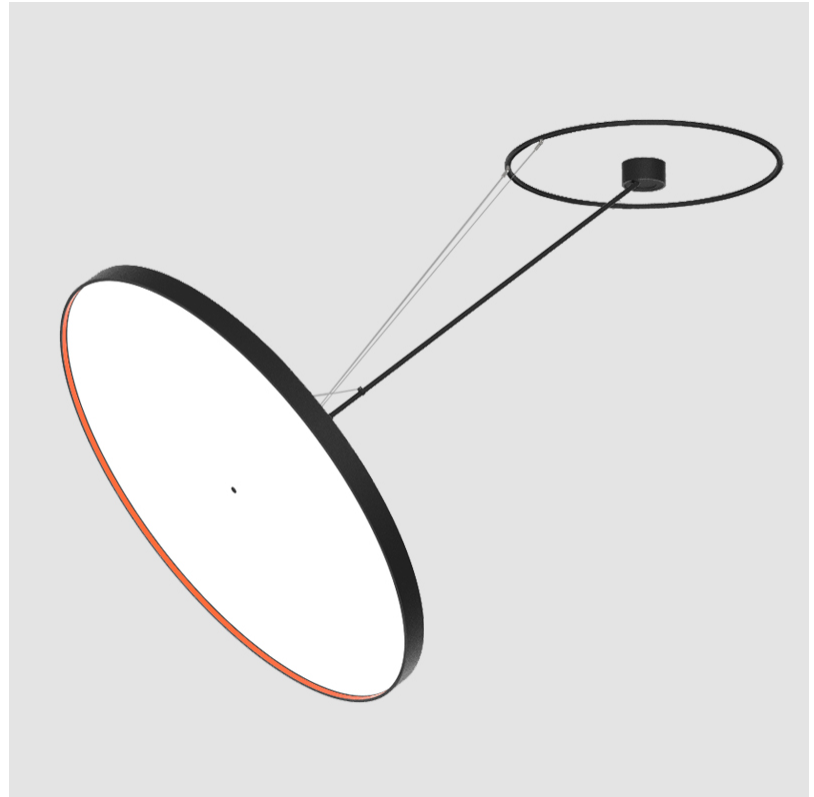

GENERAL

Series: Sign Diva Dancer
Subseries: Sign Diva Dancer Korona
Brand: Prolicht
Division: Architectural
Mounting Type: Suspension
Mounting Location: Ceiling
Subcategory: Pendant

PHYSICAL

Shape: Round
Diameter (mm): 1100
Diameter (in): 43 5/16
Height (mm): 1620
Height (in): 63 3/4
Light Distribution: Adjustable / Direct
Weight (kg): 15.5
Weight (lbs): 34.1
Diffuser: PMMA - Opal / Micro-Prism / Sparkling Secret / Vintage Industrial
Fixture Finish: SSR / BKV / CWI / CRY / HAB / LAG / UFT / ITA / RUA / RUR / MIC / FTG / MYG / TWT / LOD / PUS / FRO / FUP / KIA / POP / BLS / SPG / MEY / GOH / GUM / CHC / COM / ABZ / JAG / OBR / MOS / ROR
Fixture Material: Extruded Aluminum / Steel

ELECTRICAL

Lamp Type: LED (Zhaga Standard)
Input Wattage (W): 169.4
Total Output Wattage (W): 135
Dimming: Tri-Mode (Non-Dimming and Phase Dimming (120Vac only) and 0-10V Dimming)
Driver Included: Yes
Driver Location: Integrated
Driver Type: Constant Current - Universal
Driver Class: Class 2
Input Voltage (V): 120 - 277
Constant Current (MA): 600

LED

Color Temperature (°K): 2700 / 3000 / 4000
Max. Delivered Lumen (lm): 19520 / 19933 / 20340
CRI: >90 CRI
Lamp Life (hrs): 50000

OPTICAL

Adjustability: Rotational Canopy 170°; Tilting Canopy ±50°; Tilting Head ±90°

RATINGS AND CERTIFICATIONS

Certified By: Certified for North American Standards
IP rating: IP20